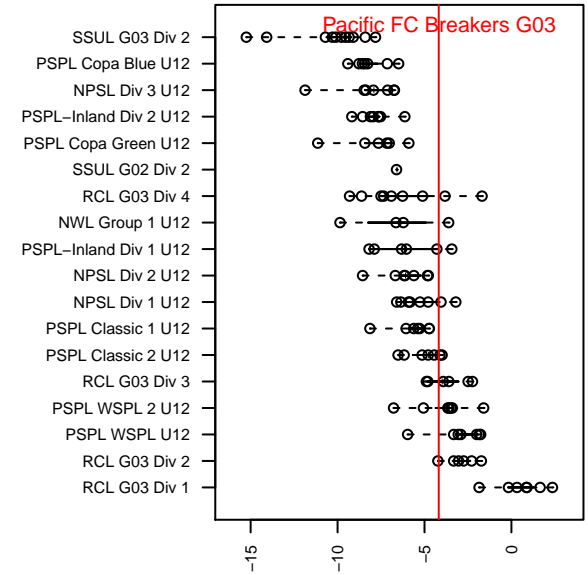

**attack and defense rating
relative to others at age
and all opponents in last 13 months**