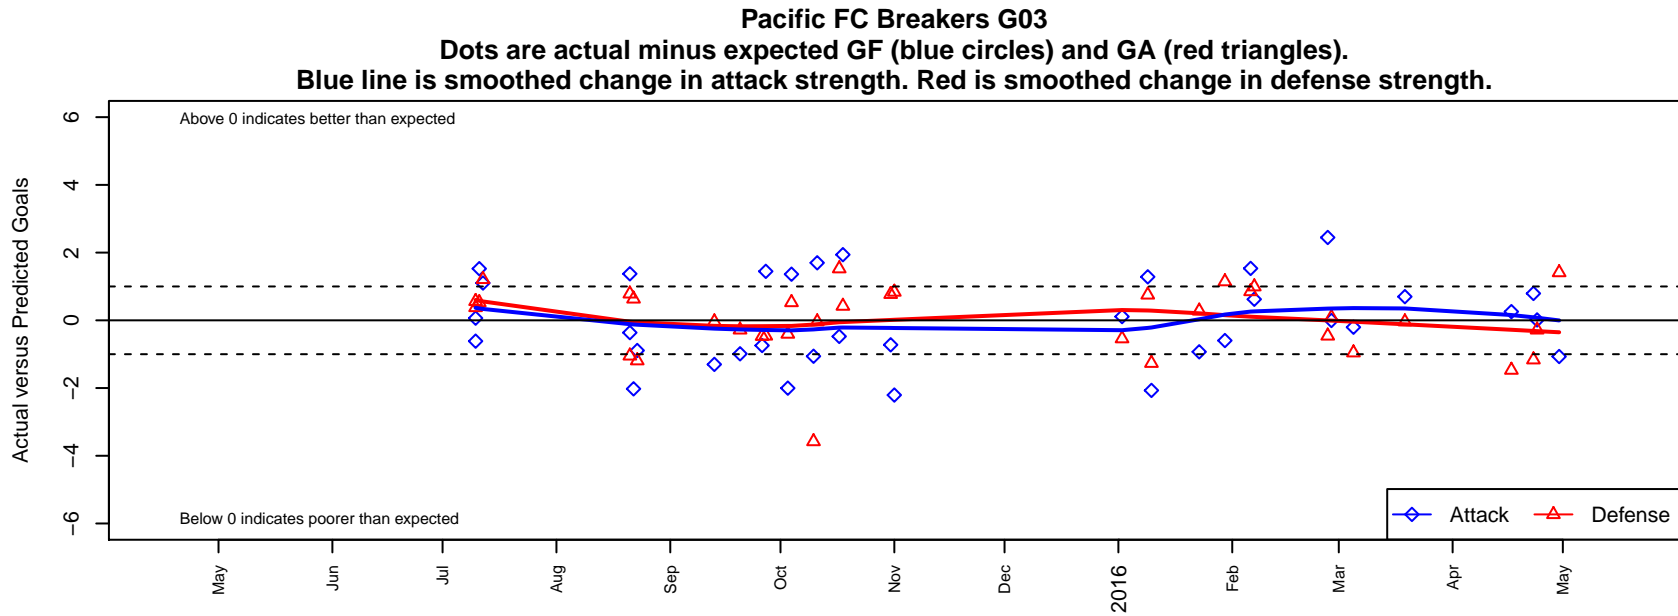

Pacific FC Breakers G03

Pacific FC
 Battleground, WA
 G03 total strength=707
 attack=0.85 defense=0.61
 fall league = PTT G03 Div 1 Red
 spr league = Spr OYS G03 Div 1 Red

alt names used:
 PACIFIC FC BREAKERS (WA)
 Pacific FC G03 Breakers
 Pacific FC G03 Breakers
 PACIFIC FC BREAKERS
 Pacific FC G03 Breakers

Venues played:
 2015 PCU Summer Classic U12 Silver
 2015 REDAPT Cup Silver U12
 2015 PTT G03 Division 1 Red
 2015 Founders Cup G03
 2015 Spr OYS G03 Division 1 Red

**attack and defense variance (black dot)
relative to other teams
and top 10 in region**